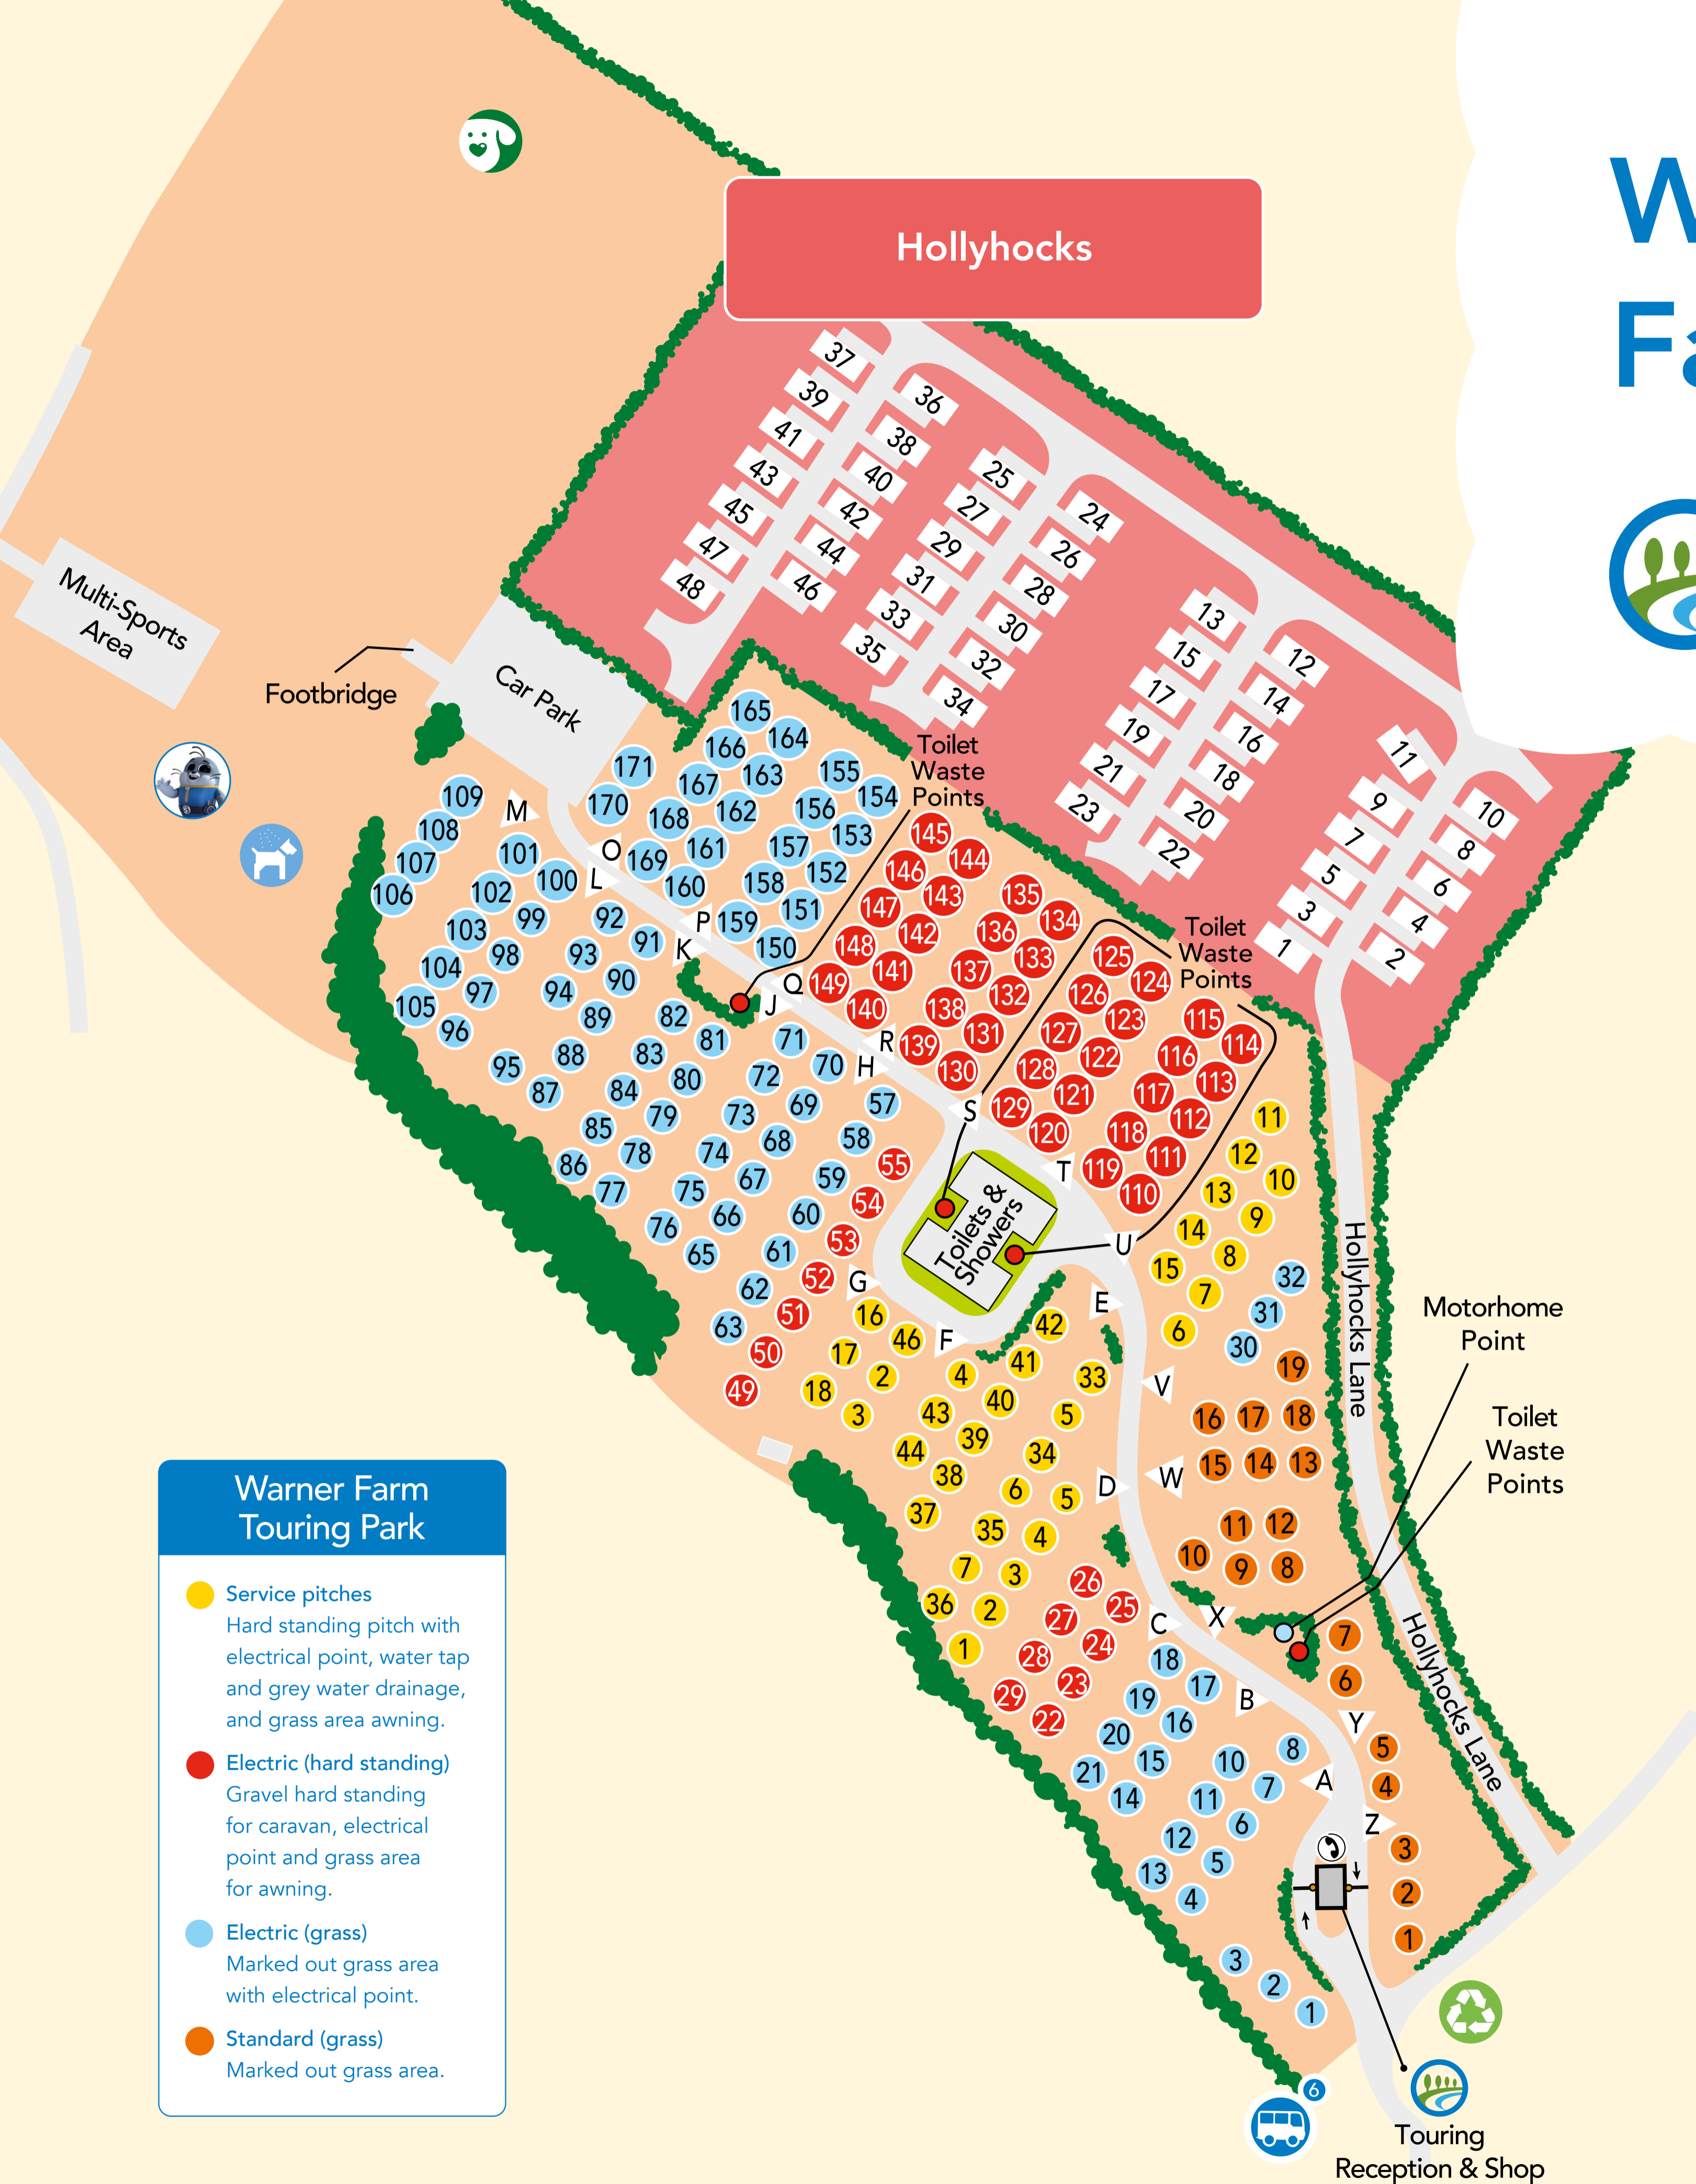

Warner Farm

Hollyhocks

Warner Farm Touring Park

- Service pitches**
Hard standing pitch with electrical point, water tap and grey water drainage, and grass area awning.
- Electric (hard standing)**
Gravel hard standing for caravan, electrical point and grass area for awning.
- Electric (grass)**
Marked out grass area with electrical point.
- Standard (grass)**
Marked out grass area.

General

- Children's play area
- Dog walking area
- Recycling point
- Park bus
- Dog wash